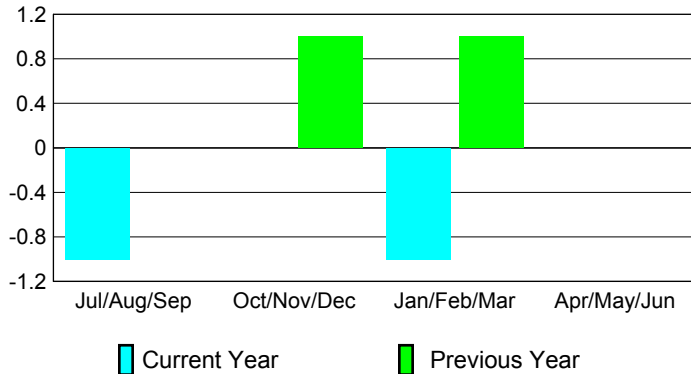

2009-2010 GMT Quarterly Report for District (or Undistricted) **District 300D2**

GMT: **PEI-JEN CHEN**

Location: **M.D. 300 Taiwan**

GMT CA: **5**

CLUBS

Club Results
2009-2010

Clubs
2008-2009

Month	New Club	Actual New	Actual Dropped	Gain/Loss of	Gain/Loss of
	Goal	New Clubs	Dropped Clubs	Clubs	Clubs
Jul/Aug/Sep	0	0	-1	-1	0
Oct/Nov/Dec	1	0	0	0	1
Jan/Feb/Mar	1	0	-1	-1	1
Apr/May/June	0	0	0	0	0
Totals	2	0	-2	-2	2

Club Results 2009-2010

Goal, New, Dropped, Gain/Loss

Comparison of Club Gain/Loss

Current Year Compared to the Previous Year

YTD Status Quo Clubs 2009-2010

Status Quo Clubs Compared to Status Quo Members

MEMBERSHIP

Membership Results
2009-2010

Membership
2008-2009

Month	Net Memb	Actual New	Actual Dropped	Gain/Loss of	Gain/Loss of
	Goal	New Memb	Dropped Memb	Memb	Memb
Jul/Aug/Sep	56	171	-34	137	153
Oct/Nov/Dec	75	68	-64	4	19
Jan/Feb/Mar	69	56	-19	37	49
Apr/May/June	0	24	-28	-4	-231
Totals	200	319	-145	174	-10

Membership Results 2009-2010

Goal, New, Dropped, Gain/Loss

Comparison of Membership Gain/Loss

Current Year Compared to the Previous Year

Gender Comparison 2009-2010

Jul/Aug/Sep

Oct/Nov/Dec

Jan/Feb/Mar

Apr/May/June

Male

Female