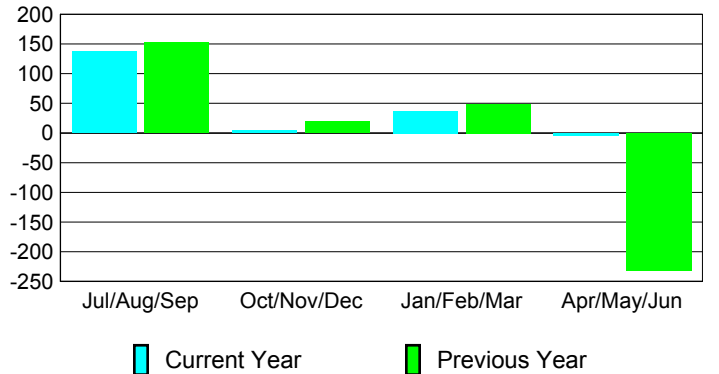

Gender Comparison 2009-2010

Jul/Aug/Sep

Oct/Nov/Dec

Jan/Feb/Mar

Apr/May/June

Male

Female