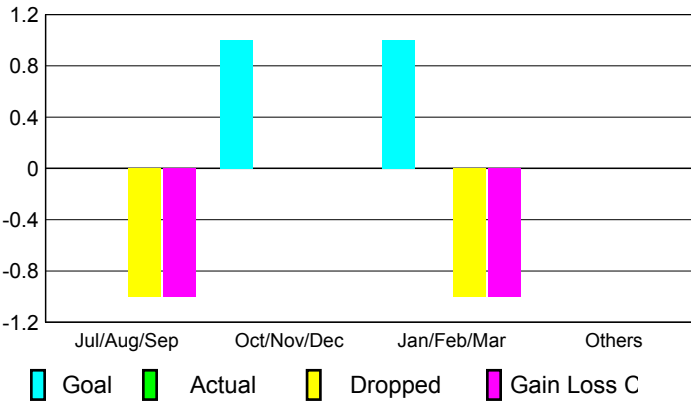

## CLUBS

<b>Club Results</b>
<b>2009-2010</b>

<b>Clubs</b>
<b>2008-2009</b>

Month	New Club	Actual New	Actual Dropped	Gain/Loss of	Gain/Loss of
	Goal	New Clubs	Dropped Clubs	Clubs	Clubs
Jul/Aug/Sep	0	0	-1	-1	0
Oct/Nov/Dec	1	0	0	0	1
Jan/Feb/Mar	1	0	-1	-1	1
Apr/May/June	0	0	0	0	0
<b>Totals</b>	<b>2</b>	<b>0</b>	<b>-2</b>	<b>-2</b>	<b>2</b>

### Club Results 2009-2010

Goal, New, Dropped, Gain/Loss

### Comparison of Club Gain/Loss

Current Year Compared to the Previous Year