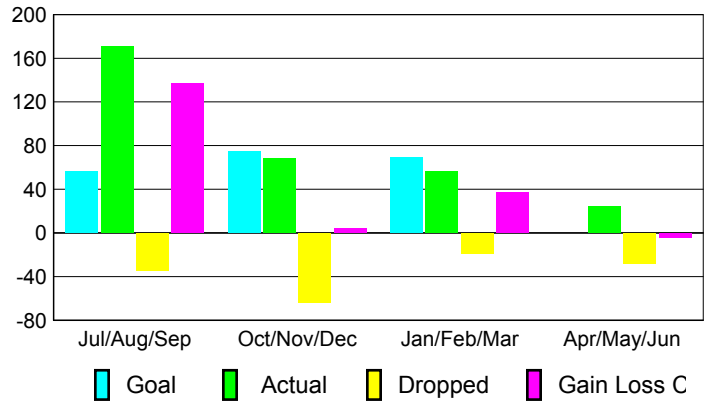

### YTD Status Quo Clubs 2009-2010

Status Quo Clubs Compared to Status Quo Members

## MEMBERSHIP

<b>Membership Results</b>
<b>2009-2010</b>

<b>Membership</b>
<b>2008-2009</b>

Month	Net Memb	Actual New	Actual Dropped	Gain/Loss of	Gain/Loss of
	Goal	New Memb	Dropped Memb	Memb	Memb
Jul/Aug/Sep	56	171	-34	137	153
Oct/Nov/Dec	75	68	-64	4	19
Jan/Feb/Mar	69	56	-19	37	49
Apr/May/June	0	24	-28	-4	-231
<b>Totals</b>	<b>200</b>	<b>319</b>	<b>-145</b>	<b>174</b>	<b>-10</b>

### Membership Results 2009-2010

Goal, New, Dropped, Gain/Loss

### Comparison of Membership Gain/Loss

Current Year Compared to the Previous Year